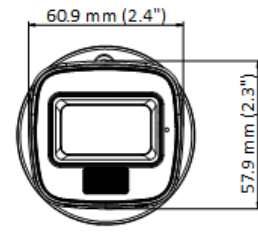

DS-2CE16D0T-LFS

▪ **Dimension**

▪ **Accessory**

▪ **Optional**

DS-1280ZJ-XS

Junction box