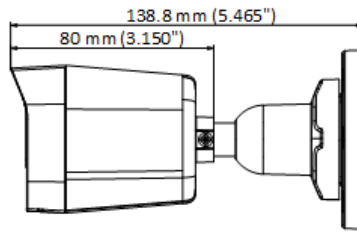

DS-2CE16D0T-LFS

▪ **Dimension**

▪ **Accessory**

▪ **Optional**

DS-1280ZJ-XS

Junction box