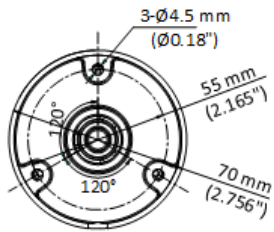

DS-2CE16D0T-LFS

▪ **Dimension**

▪ **Accessory**

▪ **Optional**

DS-1280ZJ-XS

Junction box