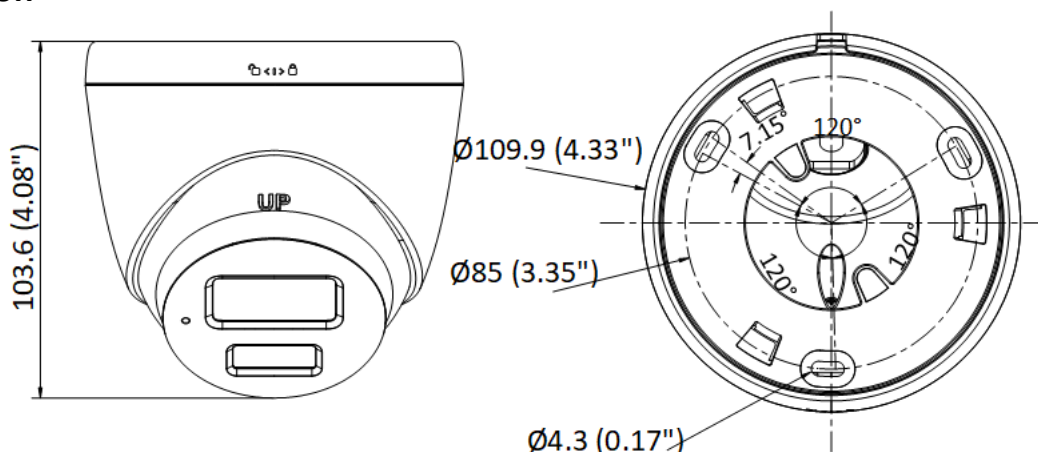

Safety	UL (UL 60950-1); CB (IEC 60950-1:2005 + Am 1:2009 + Am 2:2013, IEC 62368-1:2014); CE-LVD (EN 60950-1:2005 + Am 1:2009 + Am 2:2013, IEC 62368-1:2014); BIS (IS 13252(Part 1):2010+A1:2013+A2:2015)
Environment	CE-RoHS (2011/65/EU); WEEE (2012/19/EU); Reach (Regulation (EC) No 1907/2006)
Protection	IP67 (IEC 60529-2013)

▪ Available Model

DS-2CD1327G0-LUF (2.8/4 mm)

DS-2CD1327G0-L (2.8/4 mm)

▪ Typical Application

Hikvision products are classified into three levels according to their anti-corrosion performance. Refer to the following description to choose for your using environment.

This model has NO SPECIFIC PROTECTION.

Level	Description
Top-level protection	Hikvision products at this level are equipped for use in areas where professional anti-corrosion protection is a must. Typical application scenarios include coastlines, docks, chemical plants, and more.
Moderate protection	Hikvision products at this level are equipped for use in areas with moderate anti-corrosion demands. Typical application scenarios include coastal areas about 2 kilometers (1.24 miles) away from coastlines, as well as areas affected by acid rain.
No specific protection	Hikvision products at this level are equipped for use in areas where no specific anti-corrosion protection is needed.

▪ Dimension

Unit: mm (inch)