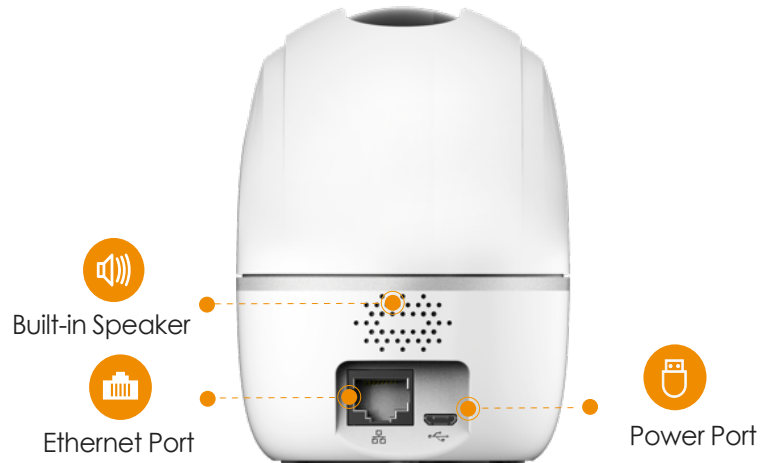

Back View

Specifications

Camera

1/2.7" 2Megapixel Progressive CMOS
2MP(1920 x 1080)
Night Vision: 10m(33ft) Distance
3.6mm Fixed Lens
Field of View : 93° (H), 48° (V), 115° (D)
355° Pan & -5~80° Tilt

Video & Audio

Video Compression : H.265/H.264
Up to 25/30fps Frame Rate
16x Digital Zoom
Two-way Audio

Notice Management

Motion Detection
Human Detection
Configurable Region
Abnormal Sound Alarm

Network

Wi-Fi:IEEE802.11b/g/n,50m Open Field
Imou App: iOS, Android
onvif

Auxiliary Interface

Micro SD Card Slot (up to 256GB)
Built-in Mic & Speaker
Reset Button

General

DC 5V1A Power Supply
Power Consumption:< 3.5W
Working Environment:-10° C~+45° C, Less Than 95%RH
Dimensions: 106.1 × 77.4× 77.4mm (4.17× 3.04 × 3.04 inch)
Weight: 238g (0.52lb)
CE, FCC

What's in the box

- 1x Camera
- 1x Quick Start Guide
- 1x Power Adapter
- 1x Power Cable
- 1x Screw Package
- 1x Mounting Plate
- 1x Installation Position Map