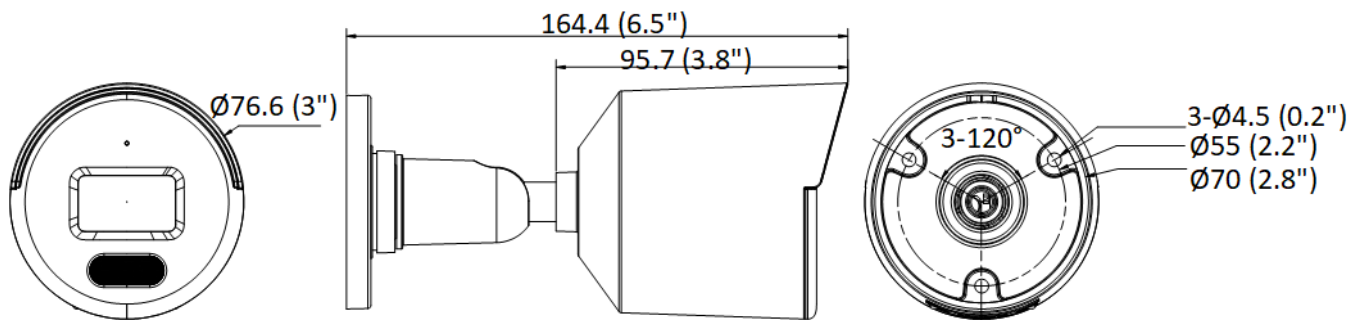

Approval	
EMC	FCC SDoC (47 CFR Part 15, Subpart B); CE-EMC (EN 55032: 2015, EN 61000-3-2: 2014, EN 61000-3-3: 2013, EN 50130-4: 2011 +A1: 2014); RCM (AS/NZS CISPR 32: 2015); KC (KN 32: 2015, KN 35: 2015)
Safety	UL (UL 60950-1); CB (IEC 60950-1:2005 + Am 1:2009 + Am 2:2013, IEC 62368-1:2014); CE-LVD (EN 60950-1:2005 + Am 1:2009 + Am 2:2013, IEC 62368-1:2014); BIS (IS 13252(Part 1):2010+A1:2013+A2:2015)
Environment	CE-RoHS (2011/65/EU); WEEE (2012/19/EU); Reach (Regulation (EC) No 1907/2006)
Protection	IP67 (IEC 60529-2013)

▪ **Available Model**

DS-2CD1047G0-LUF (2.8/4 mm)

DS-2CD1047G0-L (2.8/4 mm)

▪ **Dimension**

Unit: mm (inch)