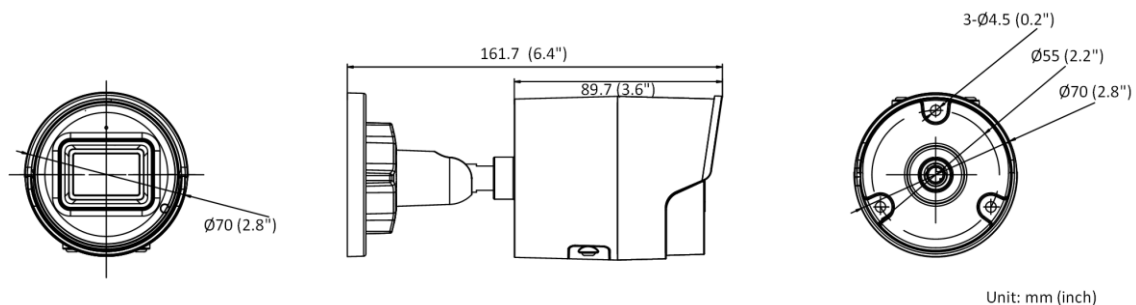

Web Client Language	33 languages English, Russian, Estonian, Bulgarian, Hungarian, Greek, German, Italian, Czech, Slovak, French, Polish, Dutch, Portuguese, Spanish, Romanian, Danish, Swedish, Norwegian, Finnish, Croatian, Slovenian, Serbian, Turkish, Korean, Traditional Chinese, Thai, Vietnamese, Japanese, Latvian, Lithuanian, Portuguese (Brazil), Ukrainian
General Function	Anti-flicker, heartbeat, password reset via e-mail, pixel counter
Storage Conditions	-30 °C to 60 °C (-22 °F to 140 °F). Humidity 95% or less (non-condensing)
Startup and Operating Conditions	-30 °C to 60 °C (-22 °F to 140 °F). Humidity 95% or less (non-condensing)
Power Supply	12 VDC ± 25%, reverse polarity protection PoE: (802.3af, 36 V to 57 V), Class 3
Power Consumption and Current	12 VDC, 0.5 A, max. 6 W PoE (802.3af, 36 V to 57 V), 0.2 A to 0.13 A, max. 7 W
Power Interface	Ø5.5 mm coaxial power plug
Material	Aluminum alloy body IR cover: plastic
Camera Dimension	Ø70 × 161.7 mm (Ø2.8" × 6.4")
Package Dimension	216 × 121 × 118 mm (8.6" × 4.8" × 4.7")
Camera Weight	Approx. 490 g (1.1 lb.)
With Package Weight	Approx. 724 g (1.6 lb.)
Approval	
EMC	FCC (47 CFR Part 15, Subpart B); CE-EMC (EN 55032: 2015, EN 61000-3-2: 2014, EN 61000-3-3: 2013, EN 50130-4: 2011 +A1: 2014); RCM (AS/NZS CISPR 32: 2015); IC (ICES-003: Issue 6, 2016); KC (KN 32: 2015, KN 35: 2015)
Safety	UL (UL 60950-1); CB (IEC 60950-1:2005 + Am 1:2009 + Am 2:2013); CE-LVD (EN 60950-1:2005 + Am 1:2009 + Am 2:2013); BIS (IS 13252(Part 1):2010+A1:2013+A2:2015)
Environment	CE-RoHS (2011/65/EU); WEEE (2012/19/EU); Reach (Regulation (EC) No 1907/2006)
Protection	IP67 (IEC 60529-2013)

▪ Available Model

DS-2CD2023G2-I (2.8/4/6 mm)

DS-2CD2023G2-IU(2.8/4/6 mm)

▪ Dimension

- Accessory
- Optional

DS-1280ZJ-XS Junction Box

Distributed by

HIKVISION®